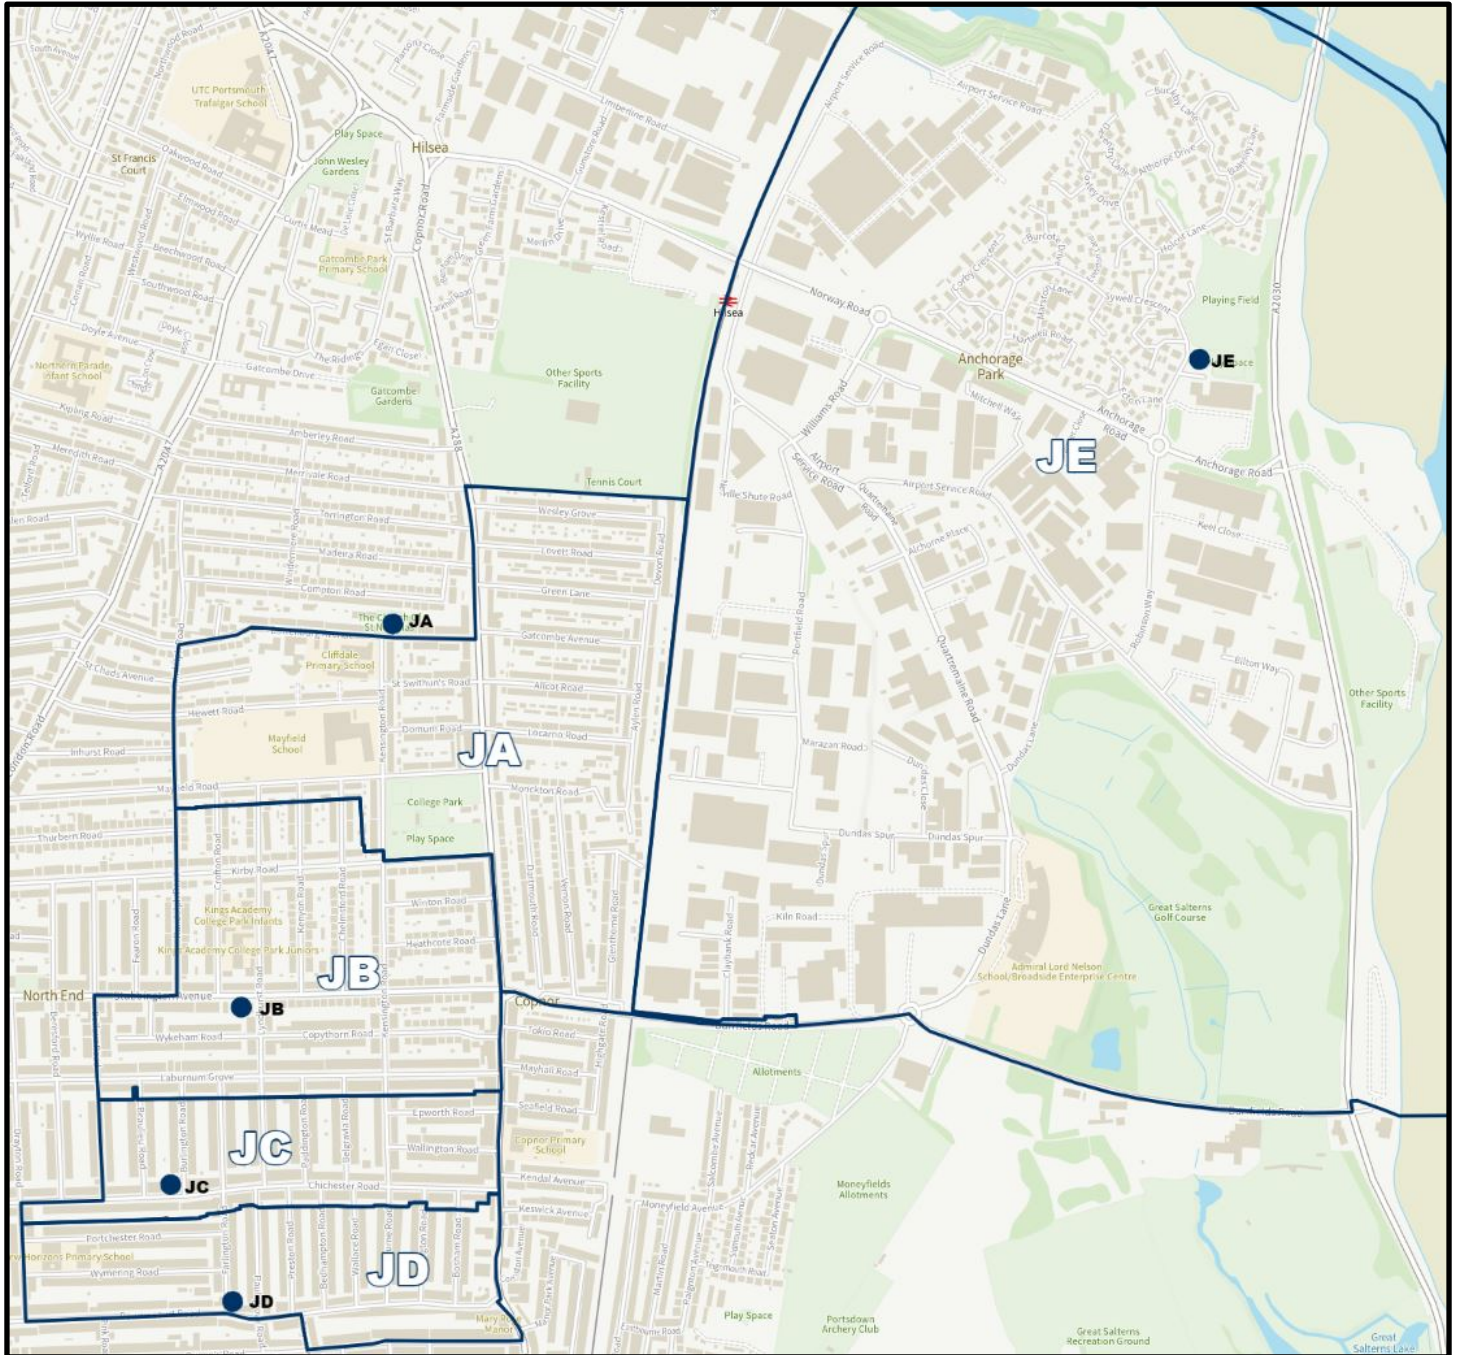

Appendix F

Copnor ward: map of recommended polling scheme

Map reproduced by Crown Copyright and database right Ordnance Survey Licence No 100019671 (2023)