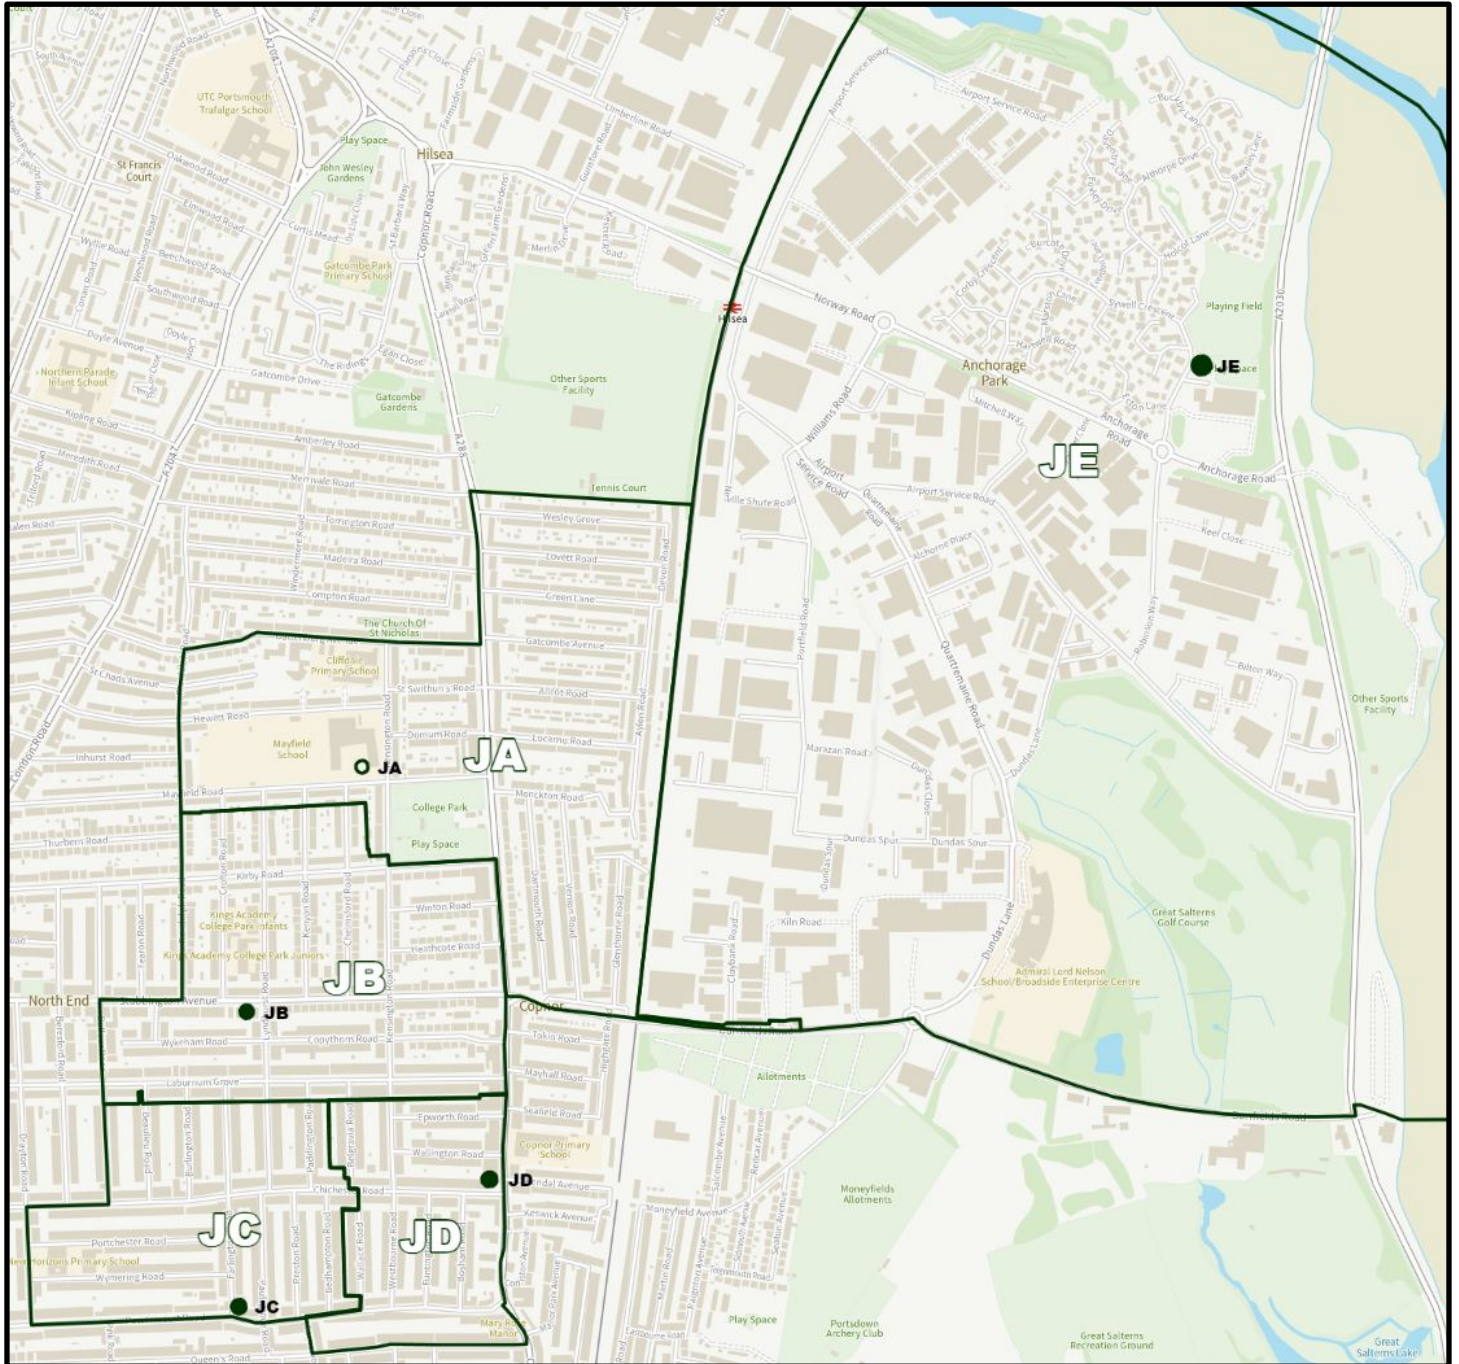

Appendix E

Copnor ward: map of existing polling scheme

Map reproduced by Crown Copyright and database right Ordnance Survey Licence No 100019671 (2023)