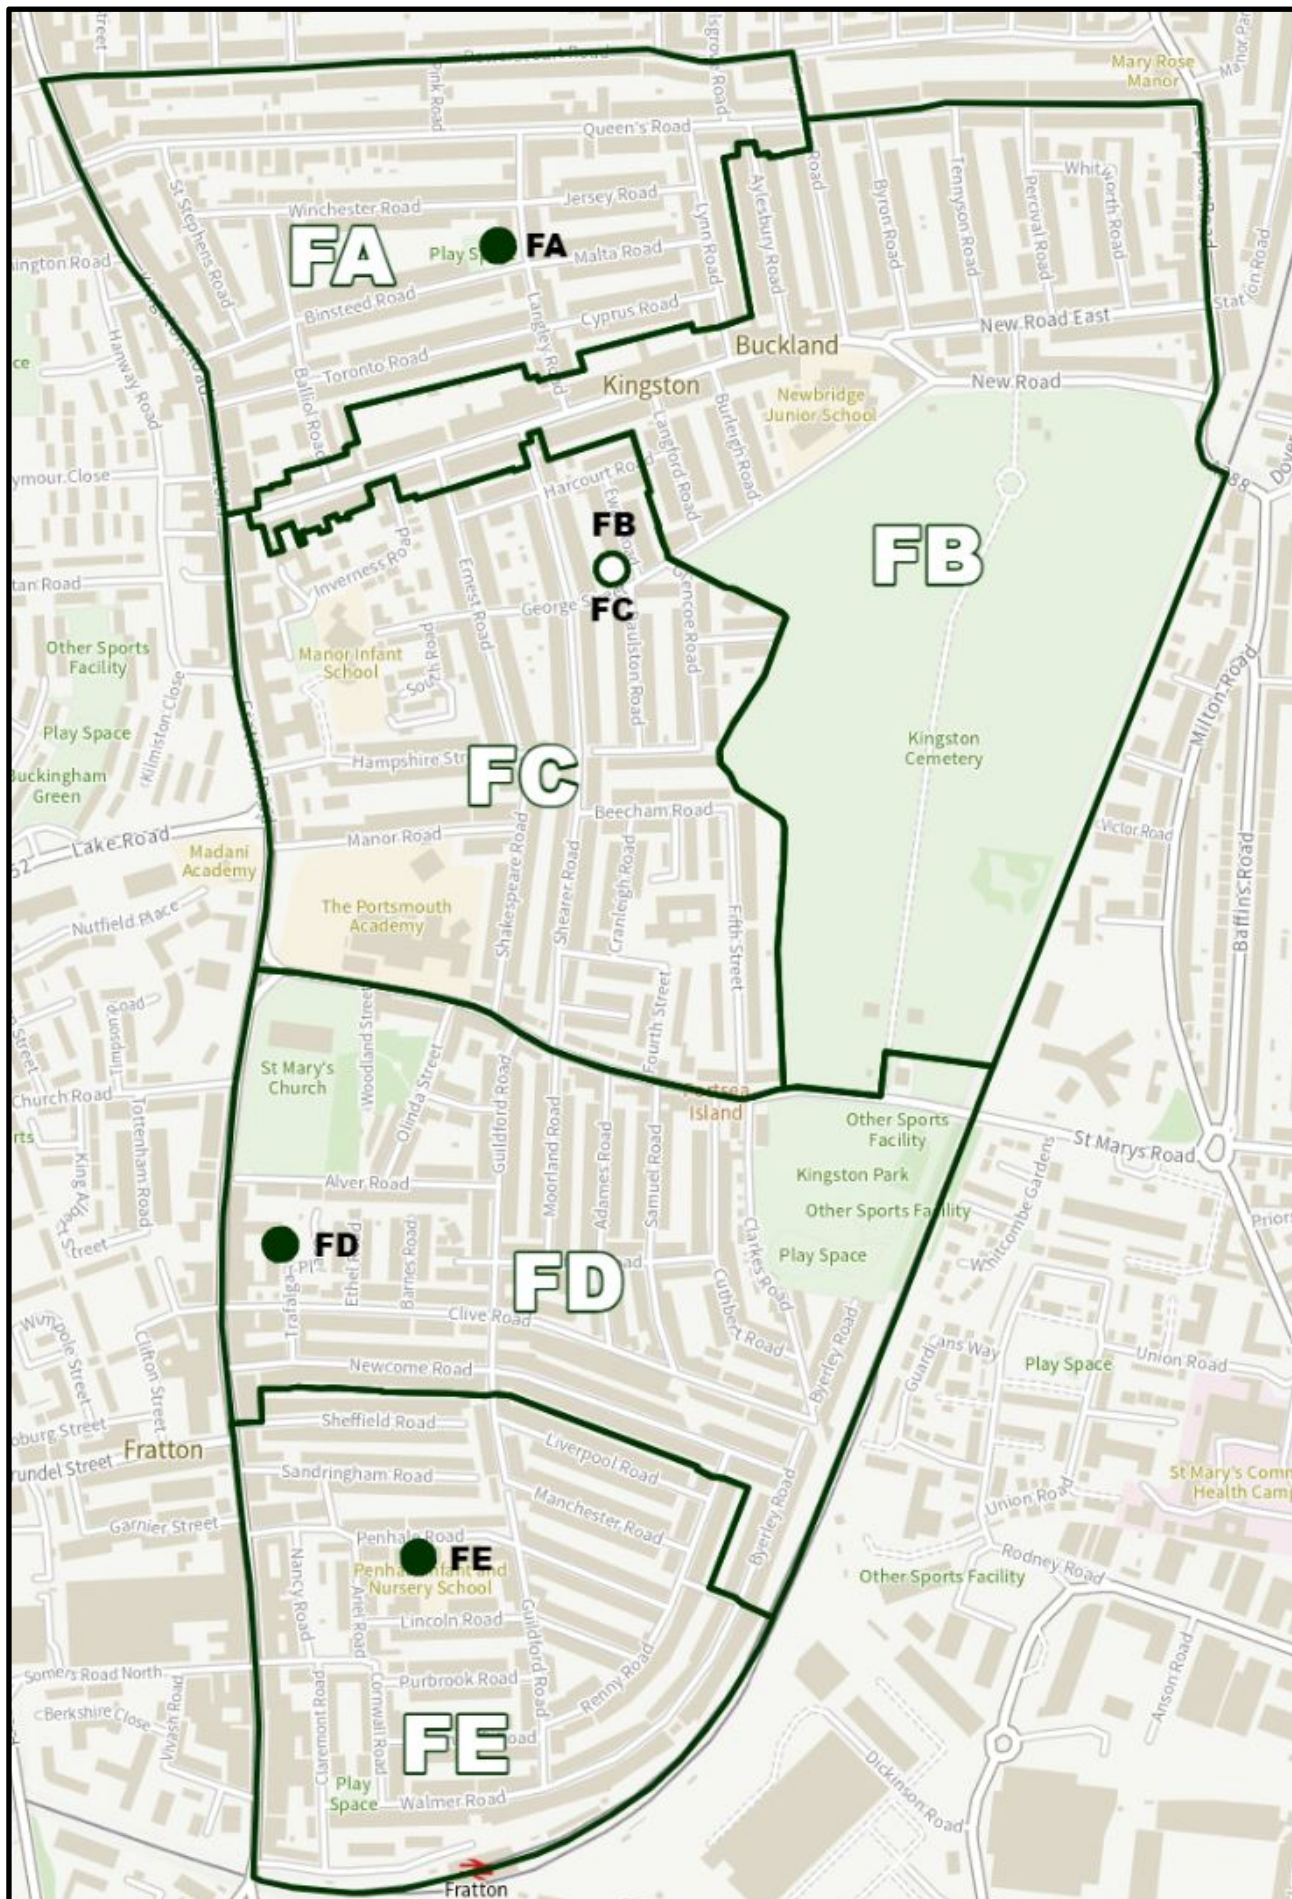

Appendix B

Fratton ward: map of existing polling scheme

Map reproduced by Crown Copyright and database right Ordnance Survey Licence No 1000019671 (2023)