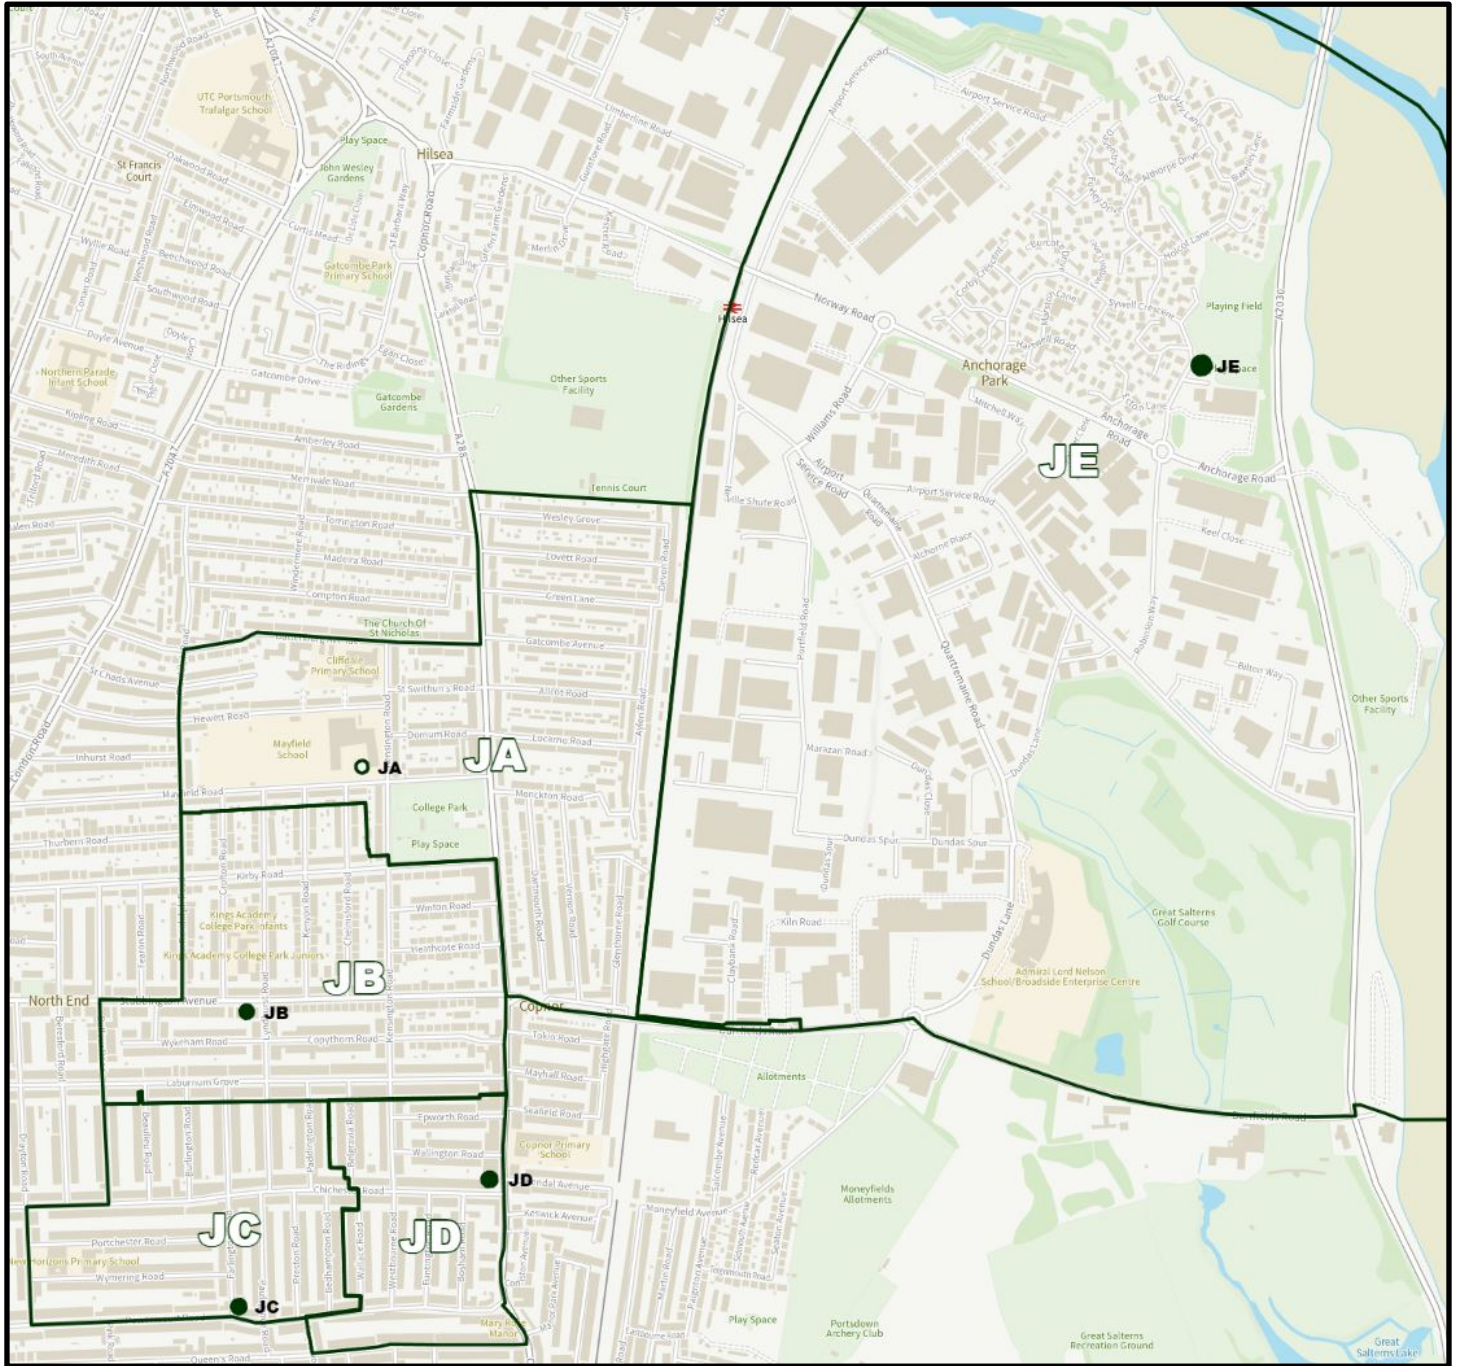

Appendix E

Copnor ward: map of existing polling scheme

Map reproduced by Crown Copyright and database right Ordnance Survey Licence No 100019671 (2023)