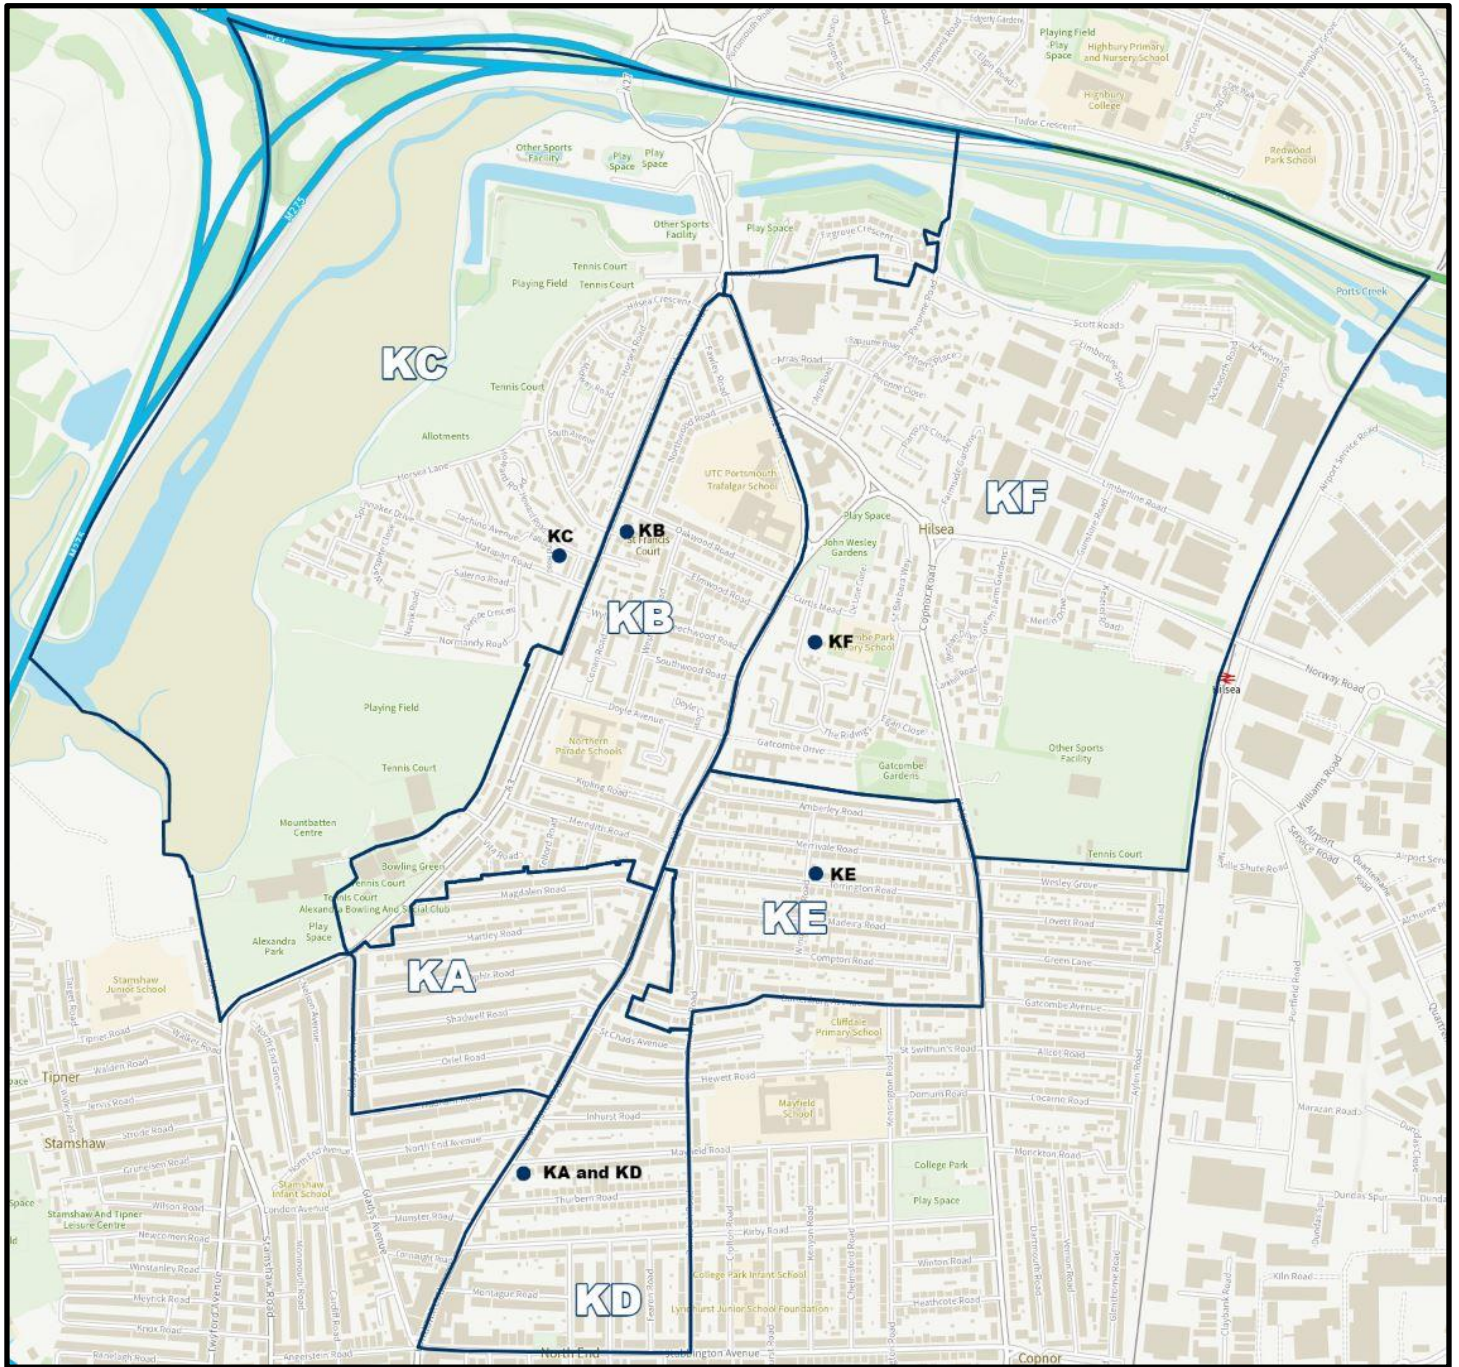

# Appendix D

## Hilsea ward: existing polling scheme

Map reproduced by Crown Copyright and database right Ordnance Survey Licence No 1000019671 (2022)

## Hilsea ward: recommended polling scheme

Map reproduced by Crown Copyright and database right Ordnance Survey Licence No 100019671 (2022)