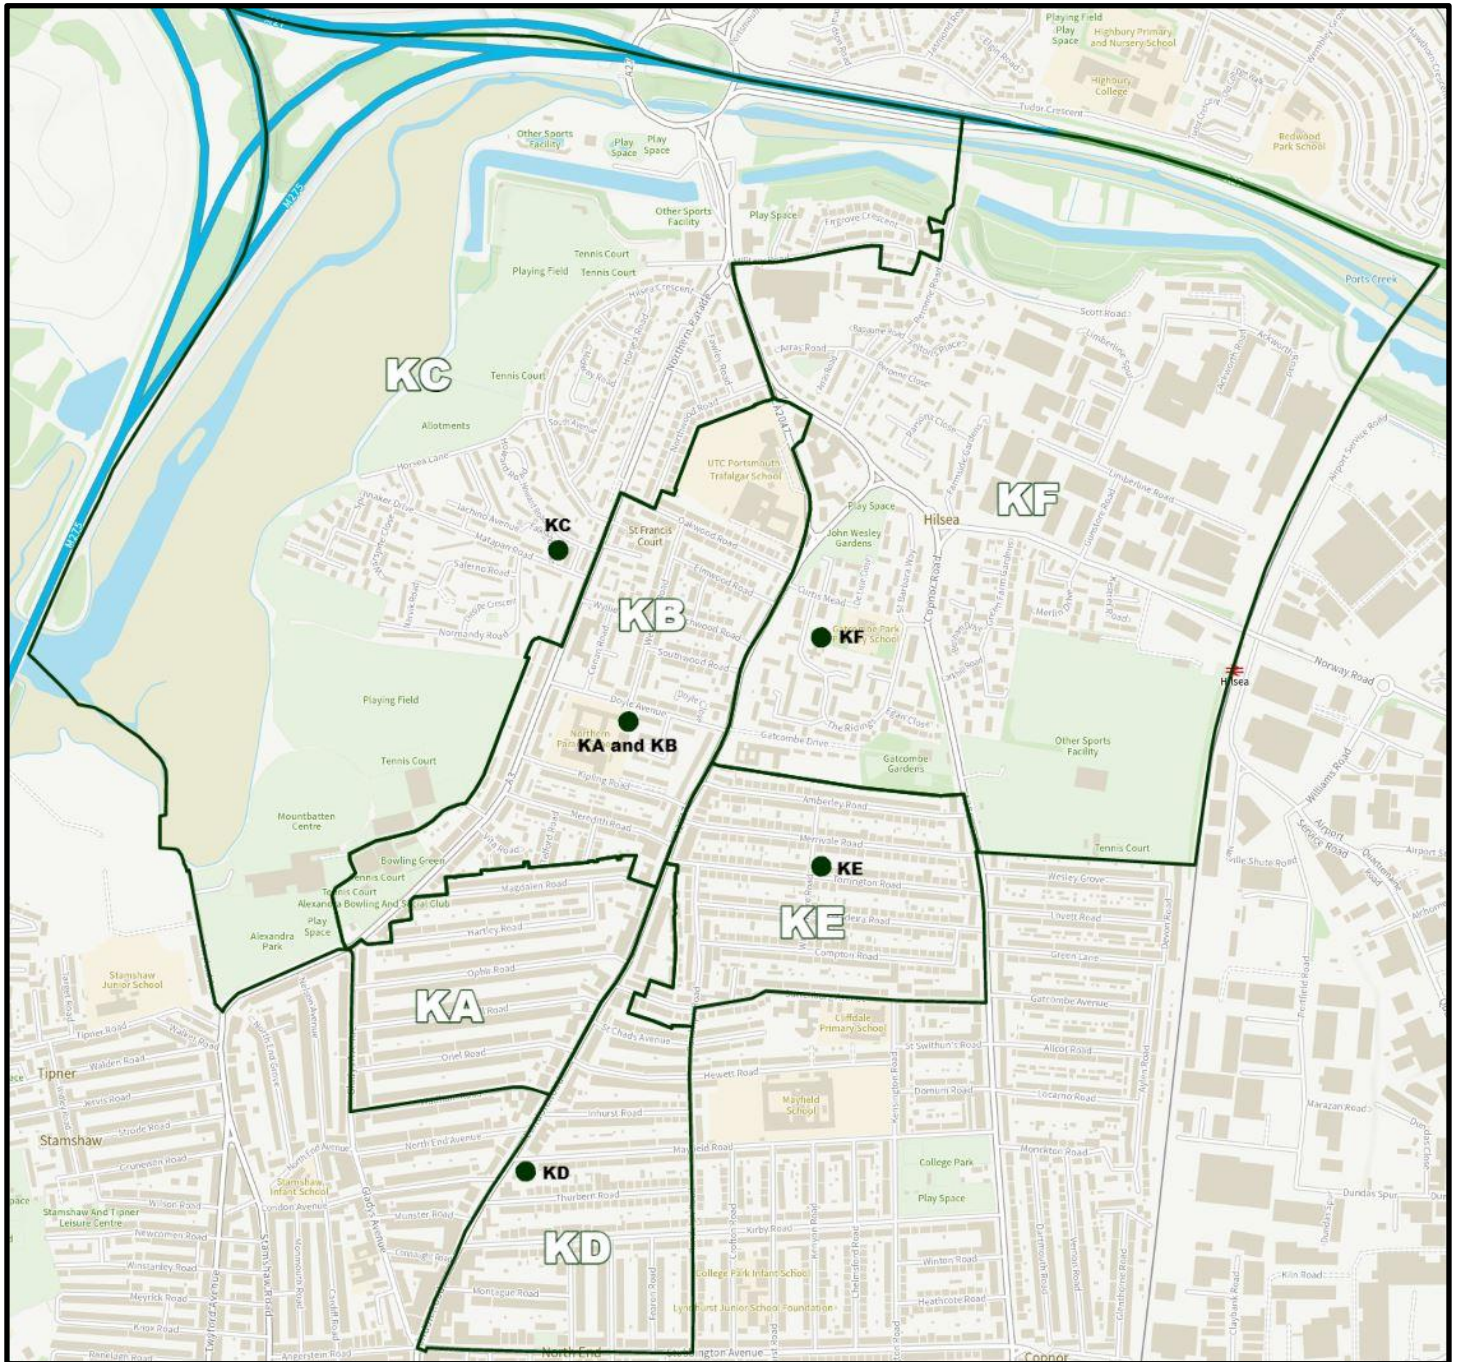

# Appendix D

## Hilsea ward: existing polling scheme

Map reproduced by Crown Copyright and database right Ordnance Survey Licence No 1000019671 (2022)

## Hilsea ward: recommended polling scheme

Map reproduced by Crown Copyright and database right Ordnance Survey Licence No 100019671 (2022)