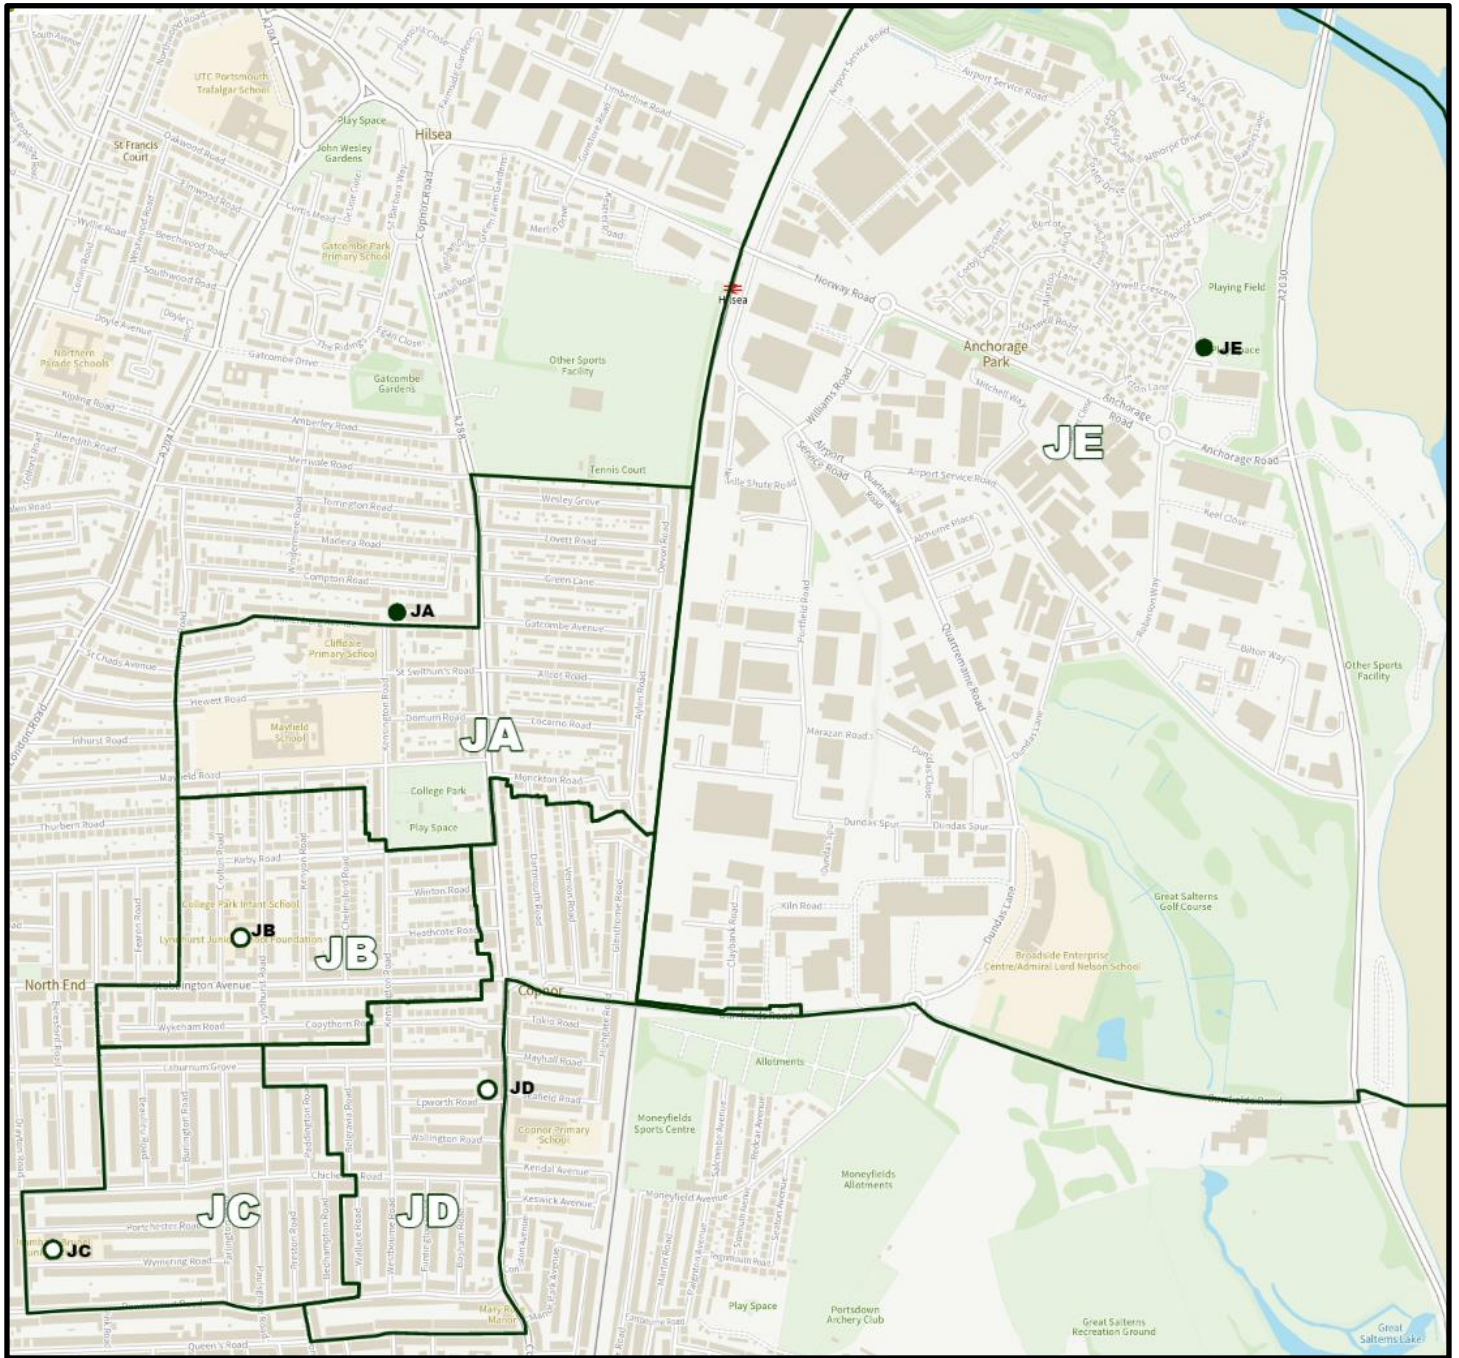

## Copnor ward: existing polling scheme

Map reproduced by Crown Copyright and database right Ordnance Survey Licence No 100019671 (2022)

## Copnor ward: recommended polling scheme

Map reproduced by Crown Copyright and database right Ordnance Survey Licence No 1000019671 (2022)