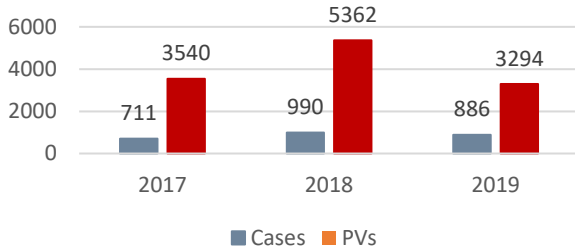

Labour exploitation cases and PVs

Top nationality of # of PVs indicated in labour exploitation

Nationality	No of PVs	Nationality	No of PVs
Romania	2,163	China	195
Vietnam	387	Albania	167
Poland	363	England	157
Bulgaria	259	India	143

Breakdown of labour exploitation cases by top 6 sectors

	2017	2018	2019	Totals
Construction	194	362	365	921
Food & Beverage	60	136	131	327
Manufacturing	82	132	106	320
Retail	82	95	80	257
Transport	33	38	24	95
Other	0	31	18	49

Sexual exploitation cases and PVs

	2017	2018	2019	Total
Cases	134	262	219	615
PVs	774	517	421	1,712