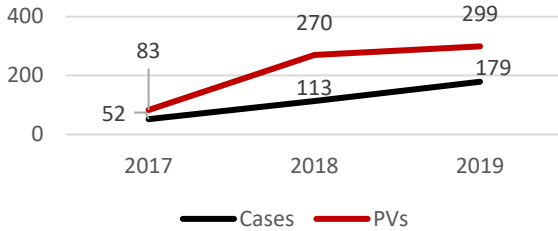

3-year Executive Summary

Modern Slavery & Exploitation Helpline Annual Assessment 2019

Criminal exploitation cases and PVs