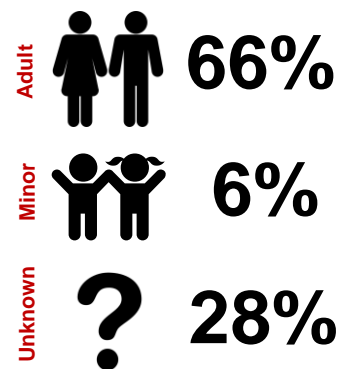

Average % of adult/minor breakdown

4,462
referrals

5,342
signposts

to over 160 different
organisations

High-level numbers

Potential victims