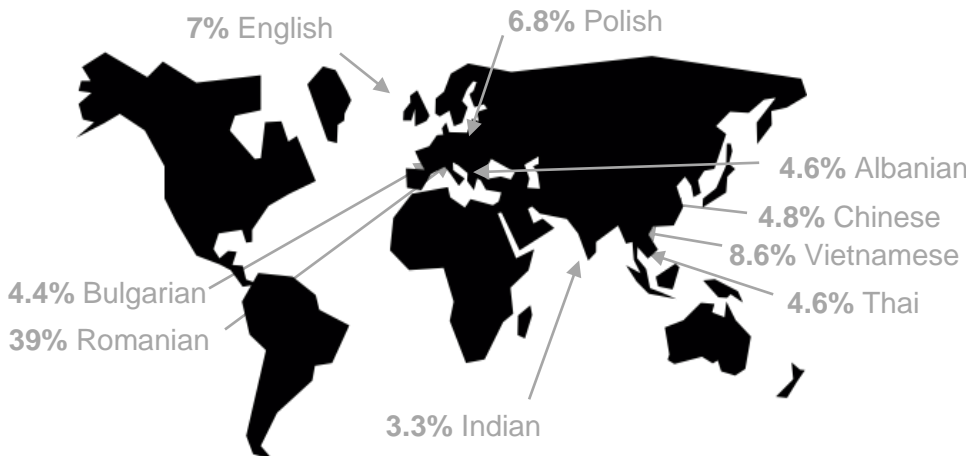

3-year Executive Summary

Modern Slavery & Exploitation Helpline Summary 2017 - 2019

3-year Helpline Totals

16,746
potential
victims

16,795
Helpline
calls

4,266
webforms
and app
subs

4,932
Modern
slavery
cases

High level numbers

	2017	2018	2019		Non-MS types	2017	2018	2019
Potential victims	4886	7121	4739	↓	Labour abuse	202	831	1112
Helpline calls	3710	6012	7073	↑	Domestic abuse	39	84	163
Webforms	710	1323	2042	↑	Forced marriage	4	14	8
App Submissions	-	70	121	↑	Runaway/homeless	40	58	96
Nationalities	94	94	85	↓	Child abuse/neglect	22	40	58
Referrals	1441	2281	2338	↑				
MS Cases	1271	1849	1812	↓				

3-year average % of known nationalities

Top PV nationalities indicated in UK 2017-2019 (amalgamated)

Nationality	No of PVs
1 Romania	2,622
2 Vietnam	576
3 England	466
4 Poland	458
5 China	320
6 Albania	311
7 Thailand	311
8 Bulgaria	292
9 India	224
10 Nigeria	139

Gender Breakdown

	Female	Male	Trans	Unknown
2017	1,547	2,288	0	1,051
2018	1,476	3,280	3	2,362
2019	1,292	2,290	2	1,054
Totals	4,416	7,858	5	4,467