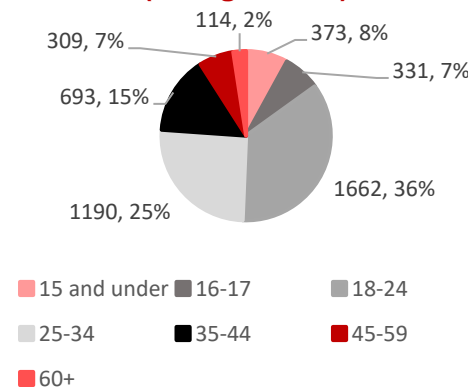

% age brackets where age known (amalgamated)