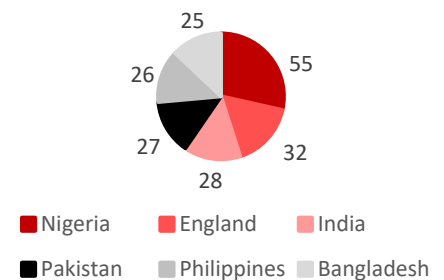

## Types of criminal exploitation cases

## Domestic servitude cases and PVs

	2017	2018	2019	Totals
Cases	128	178	104	410
PVs	196	217	144	557

**8.3%**  
of total modern slavery cases

## Top 6 nationalities indicated

## Top nationality of # of PVs indicated in labour exploitation

Nationality	No of PVs	Nationality	No of PVs
Romania	2,163	China	195
Vietnam	387	Albania	167
Poland	363	England	157
Bulgaria	259	India	143