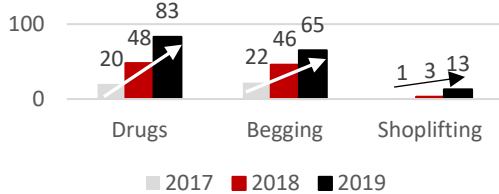

Types of criminal exploitation cases

Domestic servitude cases and PVs

	2017	2018	2019	Totals
Cases	128	178	104	410
PVs	196	217	144	557

8.3%
of total modern slavery cases