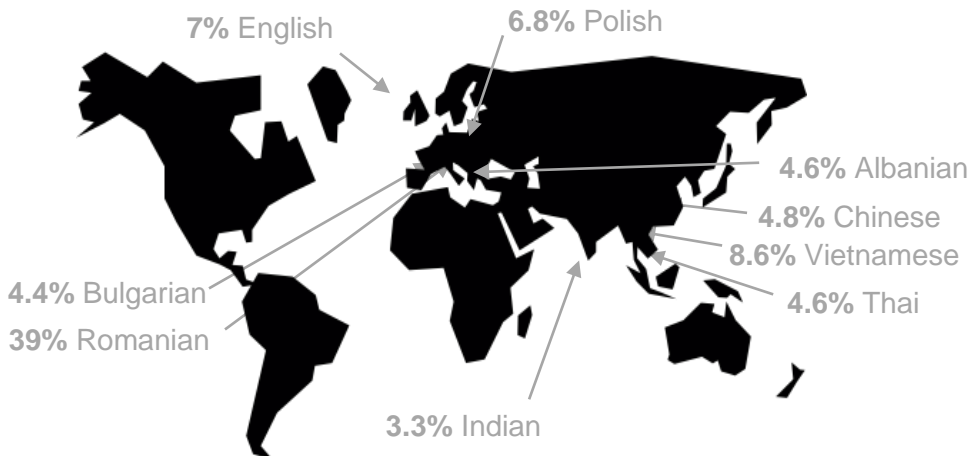

3-year Executive Summary

Modern Slavery & Exploitation Helpline Summary 2017 - 2019

3-year Helpline Totals

16,746
potential
victims

16,795
Helpline
calls

4,266
webforms
and app
subs

4,932
Modern
slavery
cases

High level numbers

	2017	2018	2019	
Potential victims	4886	7121	4739	↓
Helpline calls	3710	6012	7073	↑
Webforms	710	1323	2042	↑
App Submissions	-	70	121	↑
Nationalities	94	94	85	↓
Referrals	1441	2281	2338	↑
MS Cases	1271	1849	1812	↓

Non-MS types

	2017	2018	2019	
Labour abuse	202	831	1112	↑
Domestic abuse	39	84	163	↑
Forced marriage	4	14	8	↓
Runaway/homeless	40	58	96	↑
Child abuse/neglect	22	40	58	↑

3-year average % of known nationalities

Top PV nationalities indicated in UK 2017-2019 (amalgamated)

Nationality	No of PVs
1 Romania	2,622
2 Vietnam	576
3 England	466
4 Poland	458
5 China	320
6 Albania	311
7 Thailand	311
8 Bulgaria	292
9 India	224
10 Nigeria	139

Gender Breakdown

	Female	Male	Trans	Unknown
2017	1,547	2,288	0	1,051
2018	1,476	3,280	3	2,362
2019	1,292	2,290	2	1,054
Totals	4,416	7,858	5	4,467