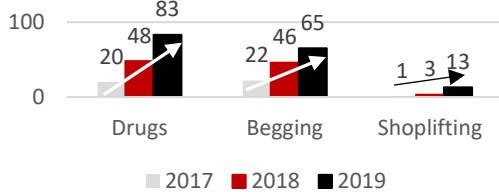

Types of criminal exploitation cases

Domestic servitude cases and PVs

	2017	2018	2019	Totals
Cases	128	178	104	410
PVs	196	217	144	557

8.3%
of total modern slavery cases