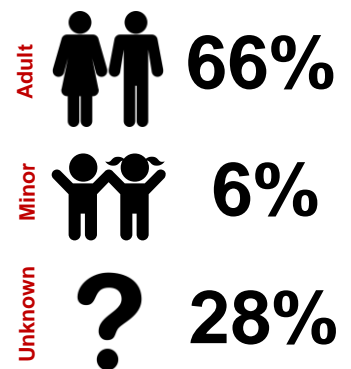

Average % of adult/minor breakdown

4,462
referrals

5,342
signposts

to over **160** different
organisations

High-level numbers

Potential victims