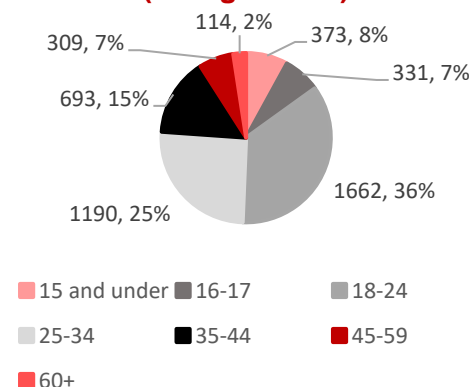

% age brackets where age known (amalgamated)